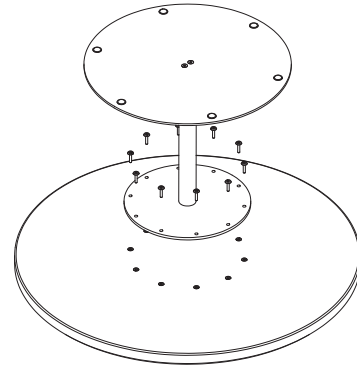

Step 1:

- Place table top face down on protected surface so threaded inserts are facing up.

Step 2:

- Align base with threaded inserts
- Using a 4mm Allen wrench or 4mm Hex bit, secure top with joint connector bolts. (See Part Identifier Key for type of bolt to go with the base.)

Step 1-2

Tools Required

- Screw gun
- 4mm Allen wrench OR
- 4mm Hex bit

Part Identifier Key

Round Table - Laptop Base

Table Dia"	Base #	Base Part #:	Bolt Type (Used to attach base to top)	Bolt Part #	Qty.	
18	1300-1001	04009485	¼-20x15mm joint connector bolts	04009023	12	
18	1300-1002	04067136	¼-20x15mm joint connector bolts	04009023	12	

Table Dia"/"Size"	Base #	Base Part #:	Bolt Type <i>(Used to attach base to top)</i>	Bolt Part #	Qty.	
24	1308-1006		¼-20x15mm joint connecor bolts	04009023	12	
30 (Rd & Sq) & 36 (Rd)	1308-1011		¼-20x15mm joint connecor bolts	04009023	12	
36(Sq) & 42(Rd)	1308-1016		¼-20x15mm joint connecor bolts	04009023	12	
42(Sq) & 48(Rd)	1308-1021	04067174	¼-20x15mm joint connecor bolts	04009023	12	

Round Occasional Table - Round Pedestal Base

Table Dia"	Base #	Base Part #:	Bolt Type <i>(Used to attach base to top)</i>	Bolt Part #	Qty.	
24 & 30	1301-1006	04067257	¼-20x15mm joint connecor bolts	04009023	12	
36 & 42	1301-1011		¼-20x15mm joint connecor bolts	04009023	12	