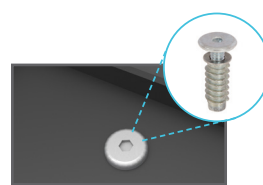

### Conference Table Base Options

Laminate Base

Part # 7036  
Tubular TT-Base

Part # 3320, 3324  
or 4430 H-Base

Leg plates attached via threaded  
metal inserts and bolts