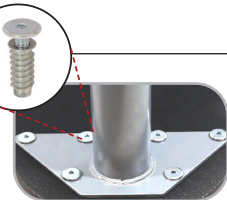

## ELO® Legs:

Legs are 14-gauge steel tubes which are fully welded to a triangular 10-gauge mounting plate, 1.75"(ELP & ELS) x 14-gauge insert. The mounting plate is secured to the top with six metal-to-metal threaded inserts and .25"-20x15mm joint connector bolts (included). Finish colors are powder-coated smooth silver (G4) or textured black finish (09). See chart below for color availability for each leg type. Finished off with a 1 3/8" adjustment nylon glide with 3/8"-16 thread x 1". (Grand Hank glides are standard on the ELS fixed and Mini Jr. adjustable legs.)

## ELO® Leg Options

 (G4) Smooth Silver (standard)  (09) Textured Black

ELP -ADJ/-EJA*	ELS -ADJ/EJA*	ELS -FX	ELS -MJA*
2" Pin Adjustable Straight Round Legs	2" Adjustable Straight Round Legs	2" Fixed Straight Round Legs	2" Adjustable Mini Junior Straight Round Legs
-ADJ: 26.25 - 40.25" -EJA: 20.25 - 30.25"	-ADJ: 26.25 - 41.25 -EJA: 21.25 - 34.25	29.36"	12 - 19"
	 		

\*Heights listed above are for overall table height with standard glides. For overall table height with casters, add 2.11". Height remains the same when adding casters to ELS -FX Legs.

## Standard Features:

Adjustable legs adjust in 1" increments

Pin adjustable legs adjust in 1" increments

Legs attached via threaded metal inserts and bolts

1.375" non-marring glide (Optional ONLY on the ELS -FX & ELS -MJA)