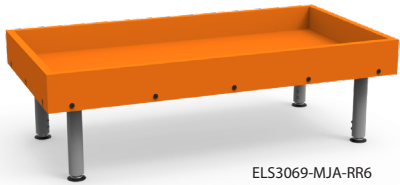

ELO® Ingenuity Table

ELS3069-MJA-RR6