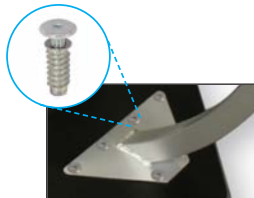

Lotz Armor Edge™ Tops:

Lotz Armor Edge™ top is constructed of 1.125" thick MDF (medium density fiberboard) core. MDF is a superior material for screw holding abilities exceeding 250 lbs., breaking strength and load tests. The back material is phenolic which **prevents moisture penetration** to core material and provides an anti gum surface. High pressure laminate is bonded to the **MDF core**. The .25" beveled radius edge is finished using our exclusive Lotz Armor Edge™, a polyurea, which is extremely strong and durable. **This edge will not separate from the MDF core material and makes the edge water tight.** Lotz Armor Edge™ comes black standard. Colors available.

3mm Tops:

The core material is 1.125" thick particle board with a phenolic backer sheet and high pressure laminate on top. 3mm PVC edge banding is applied to all sides, radius corners.

Optional top surface choices include **whiteboard laminate** and most Wilsonart matte (-60) finish laminates with possible up charges. Other vendors available upon request.

Shipping Class: 70
NMFC#: 83620-2

Standard Options:

Adjustable legs adjust in 1" increments with tamper resistant screws

Legs positioned at widest point of desk for stability and attached via threaded metal inserts and screws

Pin adjustable legs adjust in 1" increments

1.375" Nylon Glide

Legs:

Legs are positioned at the widest point of the desk to improve stability and to provide more knee clearance. The adj. legs are constructed from your choices of the 1.25" Square, 2" Curved Round, 2" Straight Round or the 2" Straight Round Pin. All choices are 14-gauge tubular steel with a powder-coated smooth silver (-G4, standard) or textured black finish (-09). The legs are fully welded to a triangular 12-gauge mounting plate and are secured to the top with six metal-to-metal threaded inserts and .25"-20x15mm joint connector bolts (included). Threaded, case-hardened, self-leveling 1" adjustable nylon glides finish the leg.