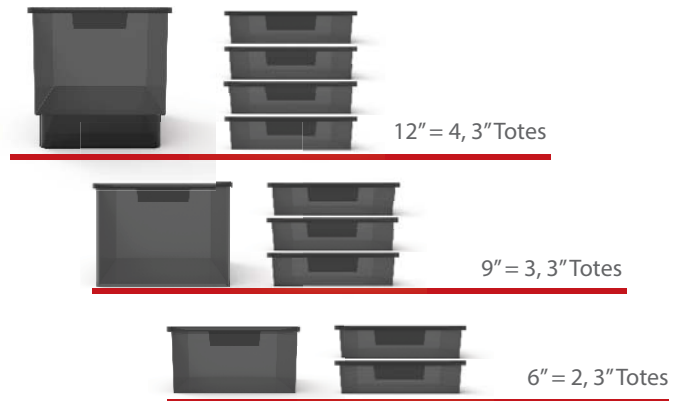

Unit is constructed using 0.75" thick particle board with thermal-fused laminate (TFL) on both sides with matching 3mm PVC edge banding and 1" TFL top over 0.75" subtop. Optional HPL top.

Doors are 0.75" double sided TFL, 3mm PVC edge banding, wire pulls, heavy duty 5-knuckle hinge, optional locks.

Shelf is double sided TFL, adjustable and have 4 double-pin shelf clips.

Unit has built-in corner levelers which are accessible from the inside for easy leveling of the unit or 3" or 5" heavy duty casters, two locking and two non-locking for mobility.

Tote Trays:

Choose from Clear View or Full Color totes. Clear View is only available in translucent. Full Color totes are available in Translucent, Sunshine Yellow, Royal Blue, Grass Green, Flame Red, Tropical Orange, Plum Purple, Cyan Blue and Lime Jolly. Both are available in sizes 3", 6", 9", and 12". 3" totes are interchangeable with desks.

Optional accessories include Full Color or Clear View lids. Clear View inserts or Full Color foam inserts.

Shipping Class: Density Based
NMFC#: 080440

Full Color

Tote Options		3"	6"	9"	12"	6" Wedge
Translucent		03T	06T	09T	12T	WT
Sunshine Yellow		03Y	06Y	09Y	12Y	WY
Royal Blue		03B	06B	09B	12B	WB
Grass Green		03G	06G	09G	12G	WG
Flame Red		03R	06R	09R	12R	WR
Tropical Orange		03O	06O	09O	12O	----
Plum Purple		03P	06P	09P	12P	----
Cyan Blue		03C	06C	09C	12C	----
Lime Jolly		03L	06L	09L	12L	----

Clear View

Tote Options	3"	6"	9"	12"
Translucent	03T	06T	09T	12T